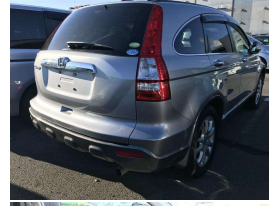

2008 Honda CR-V ZX 4WD

VEHICLE INFORMATION

Cash Price

Includes GST,
Registration &
Licensing

\$

Finance may be
available on this
vehicle.

Ask one of our
friendly staff for
more information.

Gain peace of mind
with Mechanical
Breakdown Insurance.
Ask us how.

Body

-

Odometer

106,712 km

Engine

2400 cc

Fuel Type

Petrol